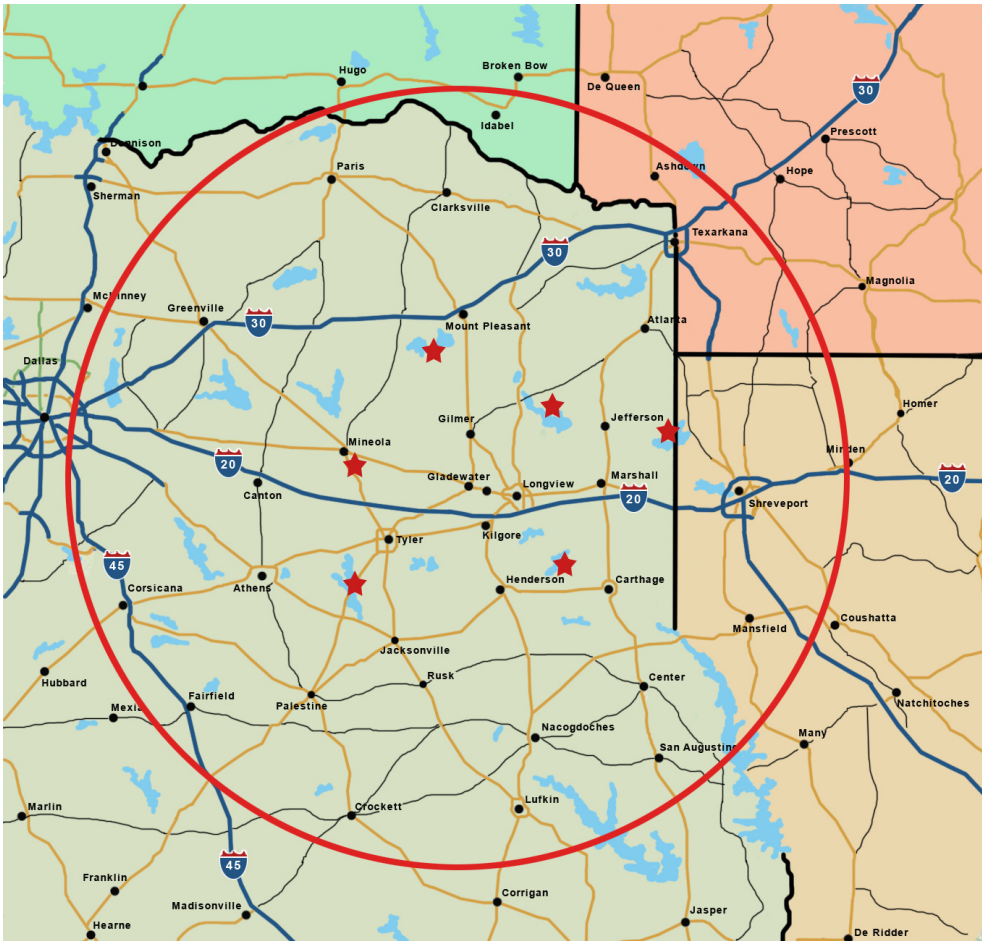

East Texas Map

There is an additional fee if we fly to destinations outside a 100 mile radius of Gladewater, Texas.

If you select a location outside of the red circle, please contact us for a quote.

Red stars mark pre-approved locations that we use with our Basic Service.